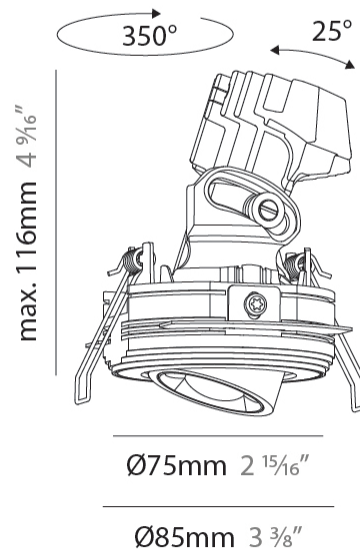

PHYSICAL

Aperture Sizes - Downlights: 1"
Shape: Round
Diameter (mm): 75
Diameter (in): 2 ¹⁵/₁₆
Height (mm): 116
Height (in): 4 ⁹/₁₆
Ceiling Thickness (mm): 10 / 12.5 / 15 / 25
Ceiling Thickness (in): 3/8 or 1/2 or 9/16 or 1
Min. Recessing Depth (mm): 125
Min. Recessing Depth (in): 4 ¹⁵/₁₆
Fixture Finish: SSR / BKV / CWI / CRY / HAB / UFT / ITA / RUA / FTG / MYG / LOD / PUS / FRO / FUP / KIA / POP / BLS / SPG / MEY / GOH / CHC / COM / ABZ / JAG / OBR / MOS / ROR
Fixture Material: Aluminum Die Cast
Cut-out Measurements: D. 86mm / 3 3/8"

ELECTRICAL

Lamp Type: LED (Zhaga Standard)
Input Wattage (W): 16
Total Output Wattage (W): 14.6
Dimming: Tri-Mode (Non-Dimming and Phase Dimming (120Vac only) and 0-10V Dimming)
Driver Included: No
Driver Location: Recessed Housing
Driver Type: Constant Current - Universal
Driver Class: Class 2
Input Voltage (V): 120 - 277
Constant Current (MA): 350

LED

Number of LEDs: 1
Color Temperature (°K): 2700 / 3000 / 3500 / 4000
Max. Delivered Lumen (lm): 1067 / 1150 / 1217 / 1220
Nominal Lumen (lm): 1393 / 1501 / 1589 / 1592
CRI: >90 CRI
Lamp Life (hrs): 50000

OPTICAL

Reflector°: 14
Adjustability: Rotational 350° / Tilt 25°

RATINGS AND CERTIFICATIONS

Certified By: Certified for North American Standards
IP rating: IP20