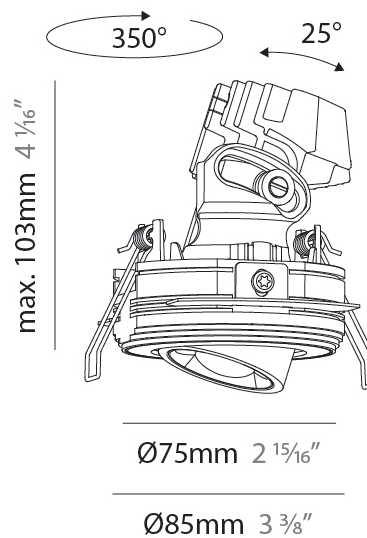

PHYSICAL

Aperture Sizes - Downlights: 1"
Shape: Round
Diameter (mm): 75
Diameter (in): 2 ¹⁵/₁₆
Height (mm): 103
Height (in): 4 ¹/₁₆
Ceiling Thickness (mm): 10 / 12.5 / 15 / 25
Ceiling Thickness (in): 3/8 or 1/2 or 9/16 or 1
Min. Recessing Depth (mm): 115
Min. Recessing Depth (in): 4 ¹/₂
Diffuser: Lens Pack - Spread Lens / Linear Spread Lens / Honeycomb Louver
Fixture Finish: SSR / BKV / CWI / CRY / HAB / UFT / ITA / RUA / FTG / MYG / LOD / PUS / FRO / FUP / KIA / POP / BLS / SPG / MEY / GOH / CHC / COM / ABZ / JAG / OBR / MOS / ROR
Fixture Material: Aluminum Die Cast
Cut-out Measurements: D. 86mm / 3 3/8"

ELECTRICAL

Lamp Type: LED (Zhaga Standard)
Input Wattage (W): 14
Total Output Wattage (W): 12.7
Dimming: Dali Dimming
Driver Included: No
Driver Location: Recessed Housing
Driver Type: Constant Current - Universal (120Vac only for DALI driver)
Driver Class: Class 2
Input Voltage (V): 120 - 277
Constant Current (MA): 700

LED

Number of LEDs: 1
Color Temperature (°K): 2700-6500 Tunable White
Max. Delivered Lumen (lm): 1240
Nominal Lumen (lm): 1460
CRI: >90 CRI
Lamp Life (hrs): 50000
Special LEDs offerings: Tunable White

OPTICAL

Reflector: 52
Adjustability: Rotational 350° / Tilt 25°

RATINGS AND CERTIFICATIONS

Certified By: Certified for North American Standards
IP rating: IP20