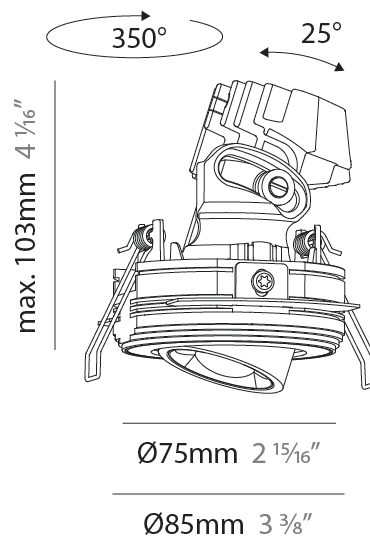

PHYSICAL

Aperture Sizes - Downlights: 1"
Shape: Round
Diameter (mm): 75
Diameter (in): 2 15/16
Height (mm): 103
Height (in): 4 1/16
Ceiling Thickness (mm): 10 / 12.5 / 15 / 25
Ceiling Thickness (in): 3/8 or 1/2 or 9/16 or 1
Min. Recessing Depth (mm): 115
Min. Recessing Depth (in): 4 1/2
Diffuser: Lens Pack - Spread Lens / Linear Spread Lens / Honeycomb Louver
Fixture Finish: SSR / BKV / CWI / CRY / HAB / UFT / ITA / RUA / FTG / MYG / LOD / PUS / FRO / FUP / KIA / POP / BLS / SPG / MEY / GOH / CHC / COM / ABZ / JAG / OBR / MOS / ROR
Fixture Material: Aluminum Die Cast
Cut-out Measurements: D. 86mm / 3 3/8"

ELECTRICAL

Lamp Type: LED (Zhaga Standard)
Input Wattage (W): 16
Total Output Wattage (W): 14.6
Dimming: Tri-Mode (Non-Dimming and Phase Dimming (120Vac only) and 0-10V Dimming)
Driver Included: No
Driver Location: Recessed Housing
Driver Type: Constant Current - Universal
Driver Class: Class 2
Input Voltage (V): 120 - 277
Constant Current (MA): 350

LED

Number of LEDs: 1
Color Temperature (°K): 2700 / 3000 / 3500 / 4000
Max. Delivered Lumen (lm): 1375 / 1462 / 1531 / 1545
Nominal Lumen (lm): 1566 / 1665 / 1743 / 1759
CRI: >90 CRI
Lamp Life (hrs): 50000

OPTICAL

Reflector°: 50
Adjustability: Rotational 350° / Tilt 25°

RATINGS AND CERTIFICATIONS

Certified By: Certified for North American Standards
IP rating: IP20