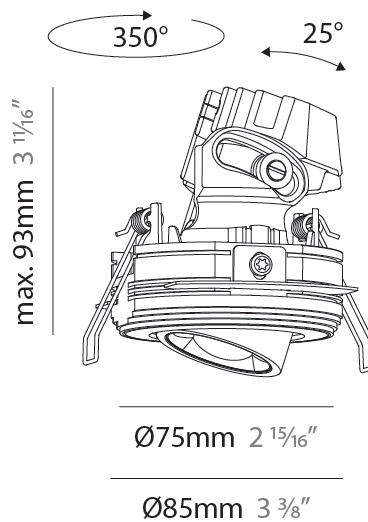

PHYSICAL

Aperture Sizes - Downlights: 1"
Shape: Round
Diameter (mm): 75
Diameter (in): 2 ¹⁵/₁₆
Height (mm): 93
Height (in): 3 ¹¹/₁₆
Ceiling Thickness (mm): 10 / 12.5 / 15 / 25
Ceiling Thickness (in): 3/8 or 1/2 or 9/16 or 1
Min. Recessing Depth (mm): 105
Min. Recessing Depth (in): 4 ¹/₈
Diffuser: Lens Pack - Spread Lens / Linear Spread Lens / Honeycomb Louver
Fixture Finish: SSR / BKV / CWI / CRY / HAB / UFT / ITA / RUA / FTG / MYG / LOD / PUS / FRO / FUP / KIA / POP / BLS / SPG / MEY / GOH / CHC / COM / ABZ / JAG / OBR / MOS / ROR
Fixture Material: Aluminum Die Cast
Cut-out Measurements: D. 86mm / 3 3/8"

ELECTRICAL

Lamp Type: LED (Zhaga Standard)
Input Wattage (W): 16
Total Output Wattage (W): 14.6
Dimming: Tri-Mode (Non-Dimming and Phase Dimming (120Vac only) and 0-10V Dimming)
Driver Included: No
Driver Location: Recessed Housing
Driver Type: Constant Current - Universal
Driver Class: Class 2
Input Voltage (V): 120 - 277
Constant Current (MA): 350

LED

Number of LEDs: 1
Color Temperature (°K): 2700 / 3000 / 3500 / 4000
Max. Delivered Lumen (lm): 1464 / 1556 / 1630 / 1645
Nominal Lumen (lm): 1566 / 1665 / 1743 / 1759
CRI: >90 CRI
Lamp Life (hrs): 50000

OPTICAL

Reflector°: 60
Adjustability: Rotational 350° / Tilt 25°

RATINGS AND CERTIFICATIONS

Certified By: Certified for North American Standards
IP rating: IP20