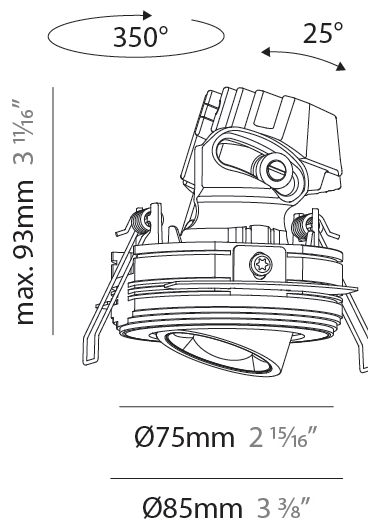

PHYSICAL

Aperture Sizes - Downlights: 1"
Shape: Round
Diameter (mm): 75
Diameter (in): 2 ¹⁵/₁₆
Height (mm): 93
Height (in): 3 ¹¹/₁₆
Ceiling Thickness (mm): 10 / 12.5 / 15 / 25
Ceiling Thickness (in): 3/8 or 1/2 or 9/16 or 1
Min. Recessing Depth (mm): 105
Min. Recessing Depth (in): 4 ¹/₈
Diffuser: Lens Pack - Spread Lens / Linear Spread Lens / Honeycomb Louver
Fixture Finish: SSR / BKV / CWI / CRY / HAB / UFT / ITA / RUA / FTG / MYG / LOD / PUS / FRO / FUP / KIA / POP / BLS / SPG / MEY / GOH / CHC / COM / ABZ / JAG / OBR / MOS / ROR
Fixture Material: Aluminum Die Cast
Cut-out Measurements: D. 86mm / 3 3/8"

ELECTRICAL

Lamp Type: LED (Zhaga Standard)
Input Wattage (W): 14
Total Output Wattage (W): 12.7
Dimming: Dali Dimming
Driver Included: No
Driver Location: Recessed Housing
Driver Type: Constant Current - Universal (120Vac only for DALI driver)
Driver Class: Class 2
Input Voltage (V): 120 - 277
Constant Current (MA): 700

LED

Number of LEDs: 1
Color Temperature (°K): 2700-6500 Tunable White
Max. Delivered Lumen (lm): 1381
Nominal Lumen (lm): 1460
CRI: >90 CRI
Lamp Life (hrs): 50000
Special LEDs offerings: Tunable White

OPTICAL

Reflector: 62
Adjustability: Rotational 350° / Tilt 25°

RATINGS AND CERTIFICATIONS

Certified By: Certified for North American Standards
IP rating: IP20