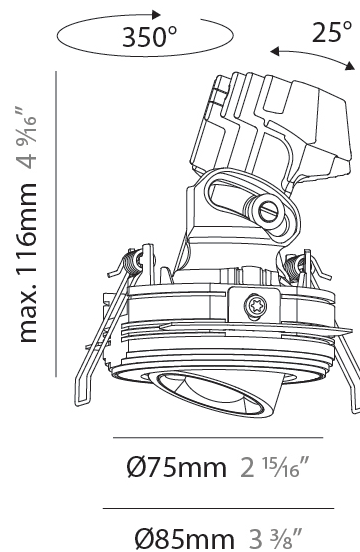

PHYSICAL

Aperture Sizes - Downlights: 1"
Shape: Round
Diameter (mm): 75
Diameter (in): 2 ¹⁵/₁₆
Height (mm): 116
Height (in): 4 ⁹/₁₆
Ceiling Thickness (mm): 10 / 12.5 / 15 / 25
Ceiling Thickness (in): 3/8 or 1/2 or 9/16 or 1
Min. Recessing Depth (mm): 125
Min. Recessing Depth (in): 4 ¹⁵/₁₆
Diffuser: Lens Pack - Spread Lens / Linear Spread Lens / Honeycomb Louver
Fixture Finish: SSR / BKV / CWI / CRY / HAB / UFT / ITA / RUA / FTG / MYG / LOD / PUS / FRO / FUP / KIA / POP / BLS / SPG / MEY / GOH / CHC / COM / ABZ / JAG / OBR / MOS / ROR
Fixture Material: Aluminum Die Cast
Cut-out Measurements: D. 86mm / 3 3/8"

ELECTRICAL

Lamp Type: LED (Zhaga Standard)
Input Wattage (W): 14
Total Output Wattage (W): 12.7
Dimming: Dali Dimming
Driver Included: No
Driver Location: Recessed Housing
Driver Type: Constant Current - Universal (120Vac only for DALI driver)
Driver Class: Class 2
Input Voltage (V): 120 - 277
Constant Current (MA): 700

LED

Number of LEDs: 1
Color Temperature (°K): 2700-6500 Tunable White
Max. Delivered Lumen (lm): 1129
Nominal Lumen (lm): 1460
CRI: >90 CRI
Lamp Life (hrs): 50000
Special LEDs offerings: Tunable White

OPTICAL

Reflector: 36
Adjustability: Rotational 350° / Tilt 25°

RATINGS AND CERTIFICATIONS

Certified By: Certified for North American Standards
IP rating: IP20